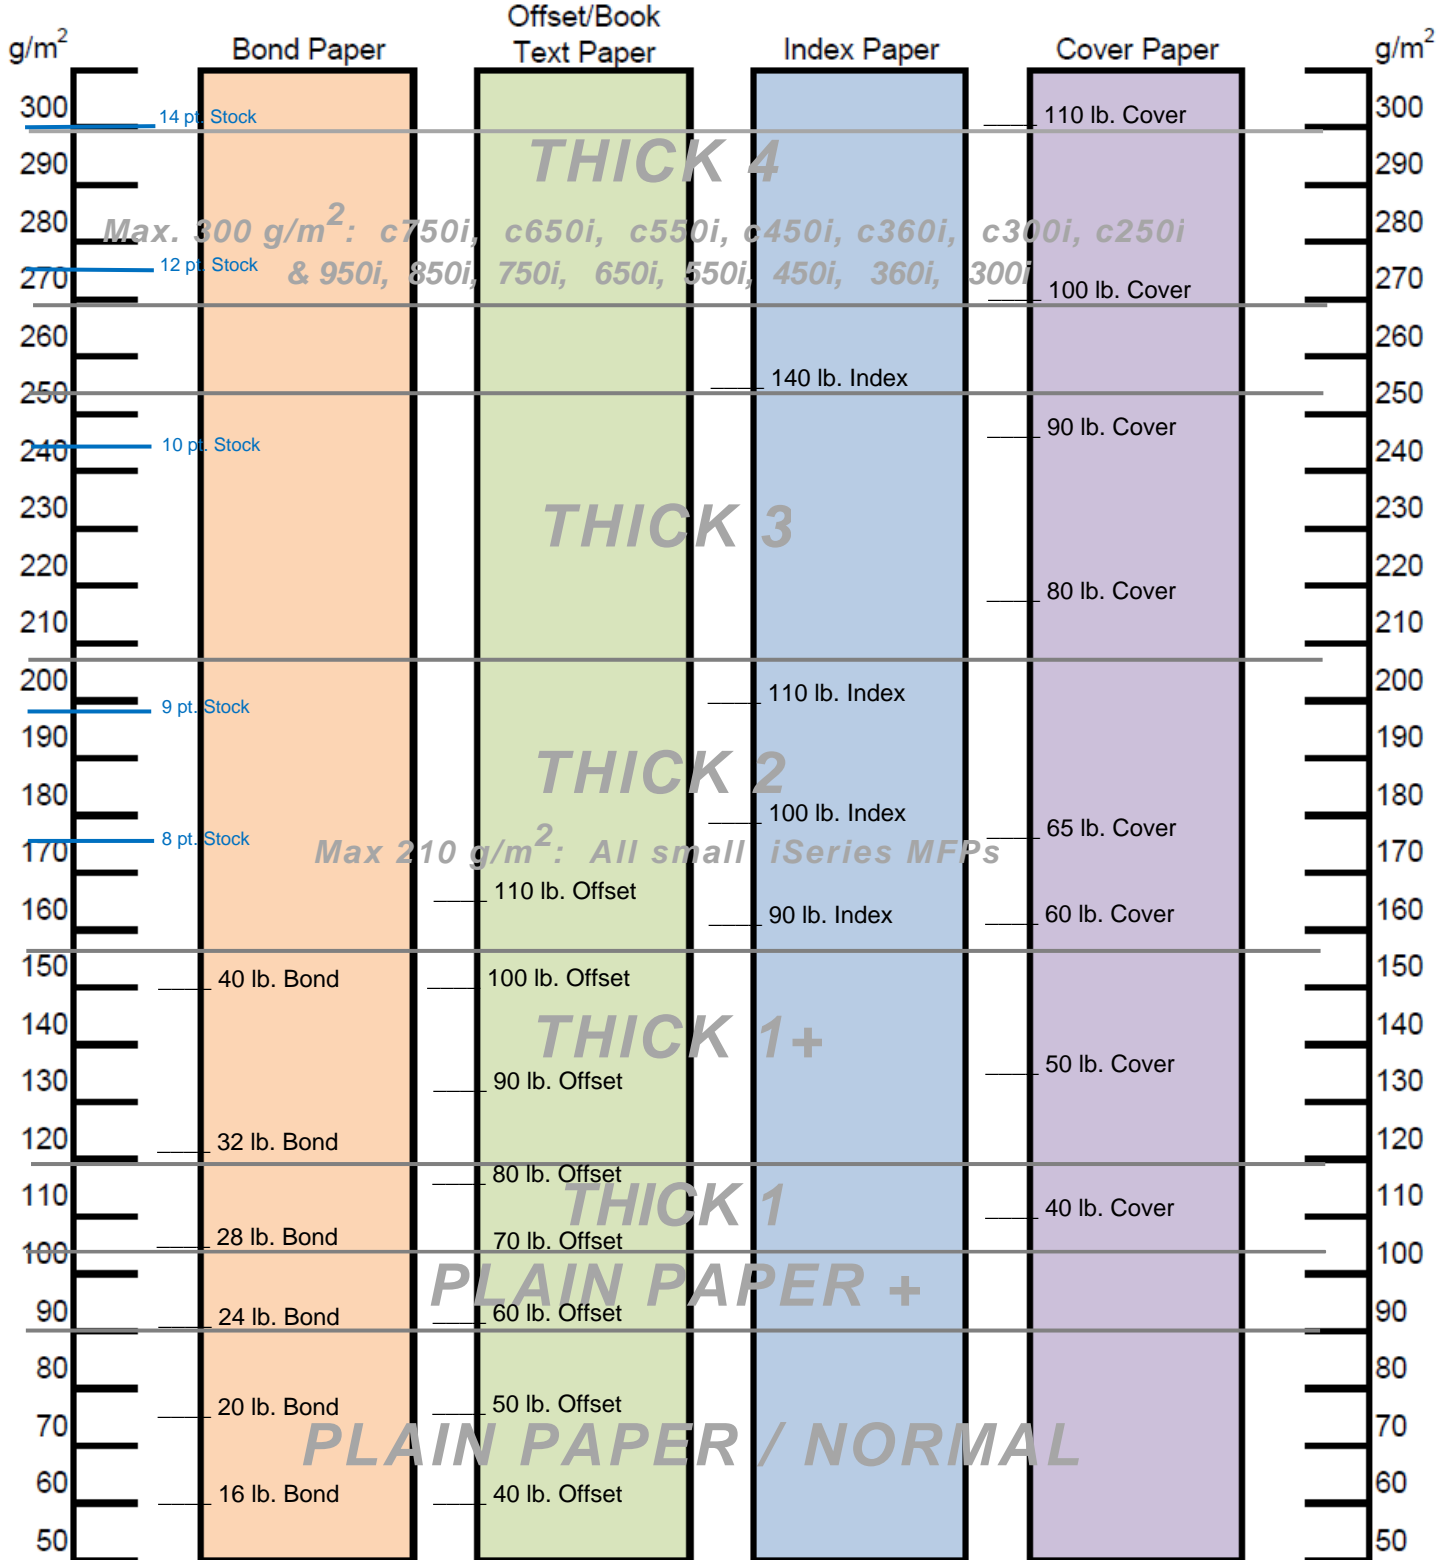

KONICA MINOLTA

Paper Weight Equivalencies - iSeries

Maximum paper weight: **300 g/m²** on iSeries: c250i - c750i and 300i - 950i devices
210 g/m² on iSeries: c3350i/c4050i, 4050i/4750i, c3351i/c4051i, 4051i/4751i

*Check paper packages to determine correct paper weight setting for the Konica Minolta devices. Use g/m² (or GSM) value.