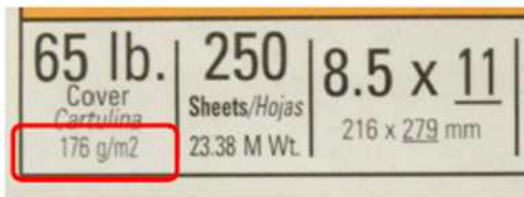

KONICA MINOLTA

Paper Weight Equivalencies - iSeries

Maximum paper weight: **300 g/m²** on iSeries: c250i - c750i and 300i - 950i devices
210 g/m² on iSeries: c3350i/c4050i, 4050i/4750i, c3351i/c4051i, 4051i/4751i

*Check paper packages to determine correct paper weight setting for the Konica Minolta devices. Use g/m² (or GSM) value.